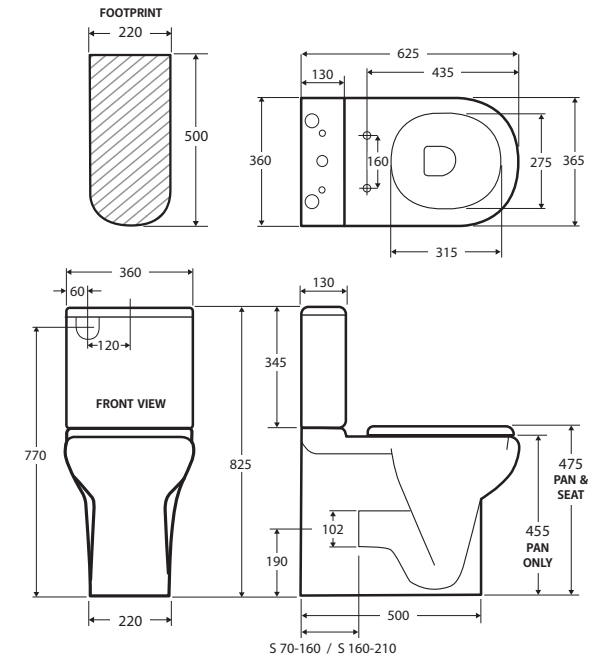

RAK Compact BACK-TO-WALL TOILET SUITE

Features

- Can be installed to comply with Ambulant AS1428.1
- Extra height, boxed rim pan
- Gloss white finish
- Large, easy-push flush buttons
- Concealed pan for easy cleaning
- UF quick release soft close seat
- High quality, Geberit flush mechanism
- Top or bottom inlets:
 - Left top inlet
 - Left or right bottom inlet
- Available as P-Trap or S-Trap 70-160
- Optional S-Trap 160-210 connector
- Stainless steel hinges
- Includes concealed floor fixing kit
- **WELS 4 Star rated, 4.5L/3L (3.3L average flush)**

RAK
CERAMICS

Available in

P-Trap
345130W

S-Trap 70-160
345130WA

S-Trap 160-210
345130WB

Cleaning & Care

- The toilet seat may be removed for cleaning - depress the quick release buttons and lift up.
- Clean only with a soft cloth or sponge using warm water and mild soap or detergent. Do not use any abrasive cleaning materials.
- Do not use any solvents or corrosive liquids.

While we aim to ensure specifications are correct at the time of publication, Fienza reserves the right to make modifications without prior notice. Physical colour may vary from image shown. All measurements are shown in millimetres. For ceramic products, please allow +/- 10 mm tolerance for manufacturing variance. Always use physical product measurements for mark-ups and roughing-in as the technical drawing may differ from actual product received.